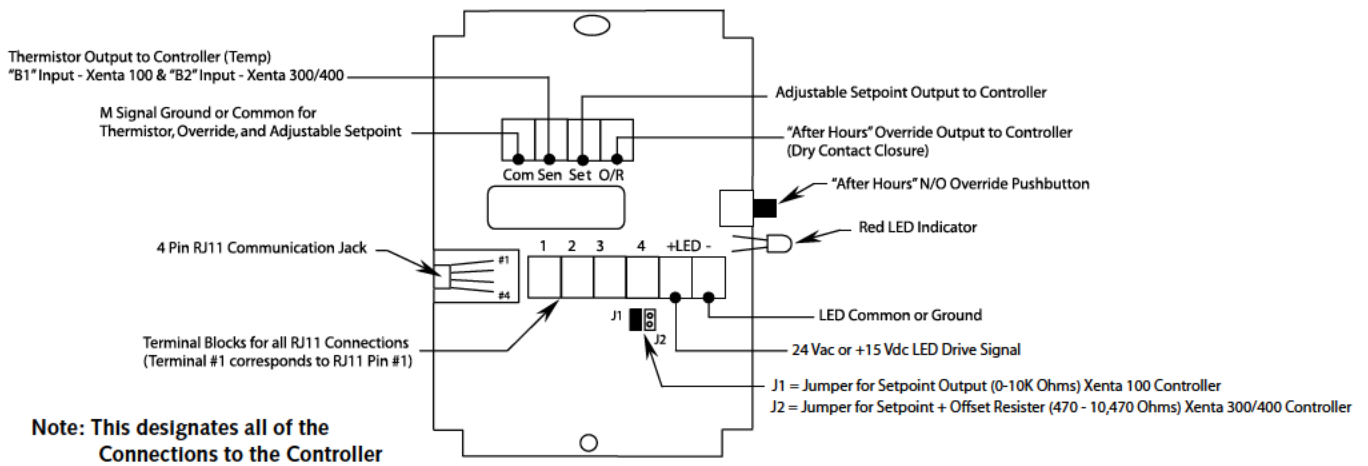

# ET Series

ETR100 Series  
Room Temperature Sensors for TAC Vista

## Room Temperature Sensor for Vista with Communication Jack, Override, and LED