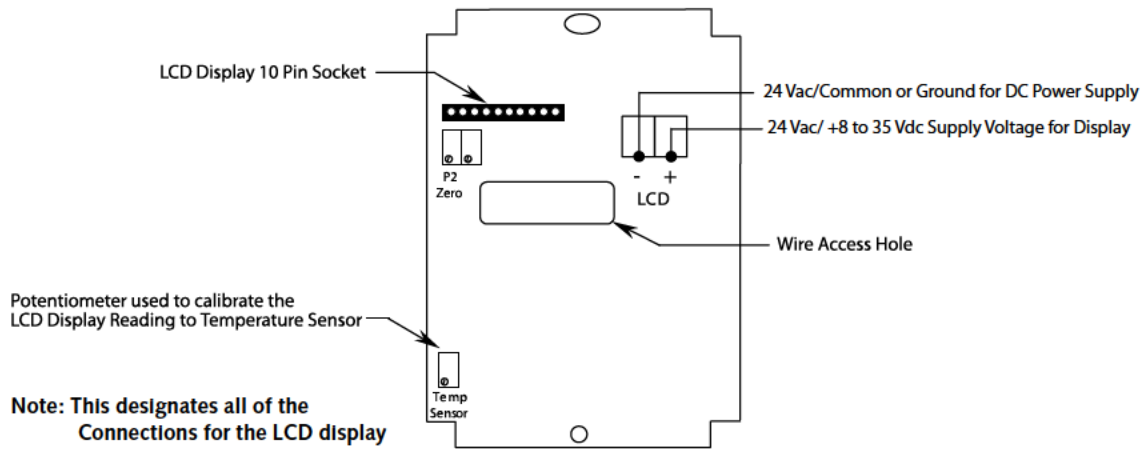

Room Temperature Sensor for Vista with LCD Display